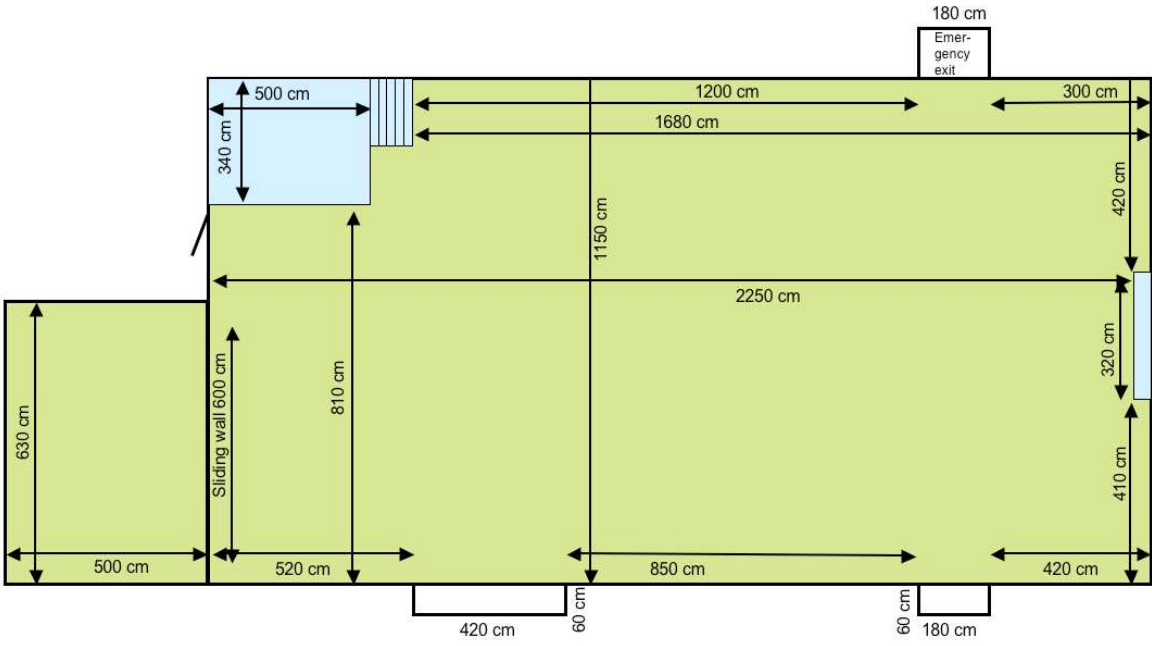

Zunftsaal

Size

Zunftsaal

Seatings

7 x 14 seats = 98 seats, 10 x 10 seats = 200 seats, total 298 seats
This option suits events from 150 to 298 persons.

16 x 12 seats = 192 seats, 4 x 10 seats = 40 seats, total 232 seats
This option suits events from 120 to 232 persons.

18 x 8-10 seats = round table Ø 180 cm, total 180 seats
This option suits events up to 180 persons, no dance floor.

Room rental fee and G T B – General Terms of Business

You may find our general terms of business on our homepage.