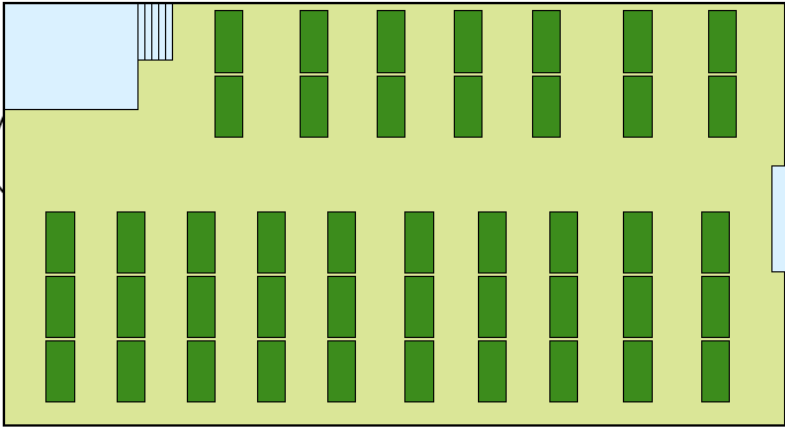

Zunftsaal

Size

Zunftsaal

Seatings

7 x 14 seats = 98 seats, 10 x 10 seats = 200 seats, total 298 seats
This option suits events from 150 to 298 persons.

16 x 12 seats = 192 seats, 4 x 10 seats = 40 seats, total 232 seats
This option suits events from 120 to 232 persons.

18 x 8-10 seats = round table Ø 180 cm, total 180 seats
This option suits events up to 180 persons, no dance floor.

Room rental fee and G T B – General Terms of Business

You may find our general terms of business on our homepage.