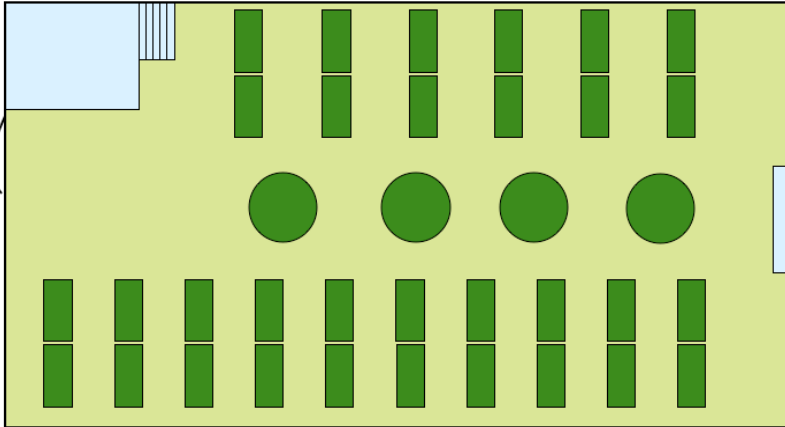

Zunftsaal

Size

Zunftsaal

Seatings

7 x 14 seats = 98 seats, 10 x 10 seats = 200 seats, total 298 seats
This option suits events from 150 to 298 persons.

16 x 12 seats = 192 seats, 4 x 10 seats = 40 seats, total 232 seats
This option suits events from 120 to 232 persons.

18 x 8-10 seats = round table Ø 180 cm, total 180 seats
This option suits events up to 180 persons, no dance floor.

Room rental fee and G T B – General Terms of Business

You may find our general terms of business on our homepage.