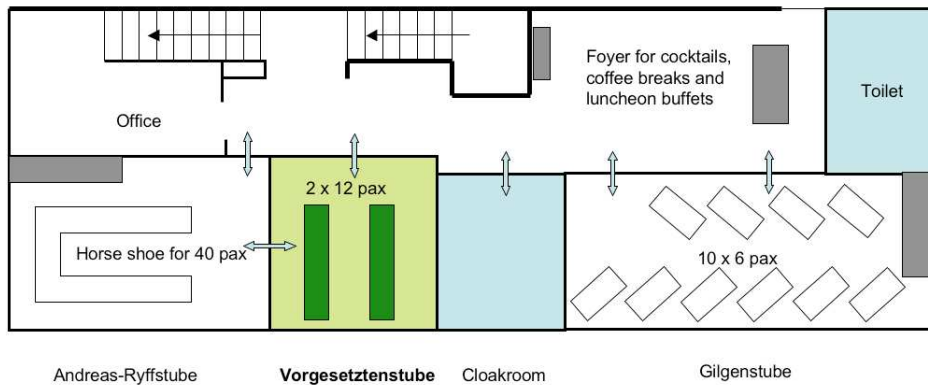

Vorgesetztenstube

Size

Andreas-Ryffstube

Vorgesetztenstube

Cloakroom

Gilgenstube

Seatings

2 x 8 – 10 persons, tables Ø 180 cm, total: max. 20 seats

Block table, total max. 16 seats

2 x 12 persons, total: max. 24 seats

We can open the timber wall between the Vorgesetztenstube and the Andreas-Ryffstube to seat up 60 persons at round tables.

Room rental fee and G T B – General Terms of Business