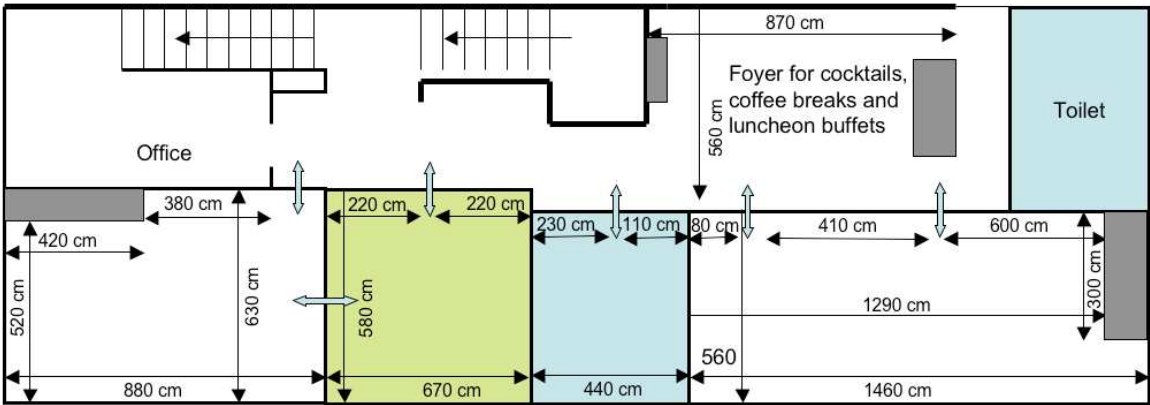

Vorgesetztenstube

Size

Andreas-Ryffstube

Vorgesetztenstube

Cloakroom

Gilgenstube

Seatings

2 x 8 – 10 persons, tables Ø 180 cm, total: max. 20 seats

Block table, total max. 16 seats

2 x 12 persons, total: max. 24 seats

We can open the timber wall between the Vorgesetztenstube and the Andreas-Ryffstube to seat up 60 persons at round tables.

Room rental fee and G T B – General Terms of Business