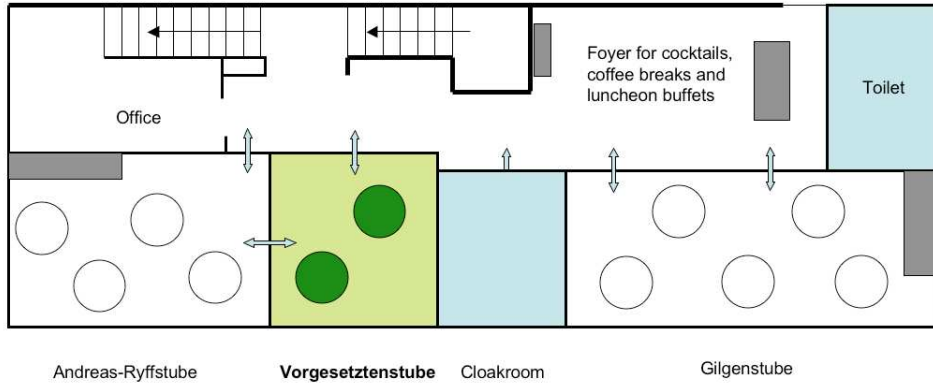

Vorgesetztenstube

Size

Andreas-Ryffstube

Vorgesetztenstube

Cloakroom

Gilgenstube

Seatings

2 x 8 – 10 persons, tables Ø 180 cm, total: max. 20 seats

Block table, total max. 16 seats

2 x 12 persons, total: max. 24 seats

We can open the timber wall between the Vorgesetztenstube and the Andreas-Ryffstube to seat up 60 persons at round tables.

Room rental fee and G T B – General Terms of Business