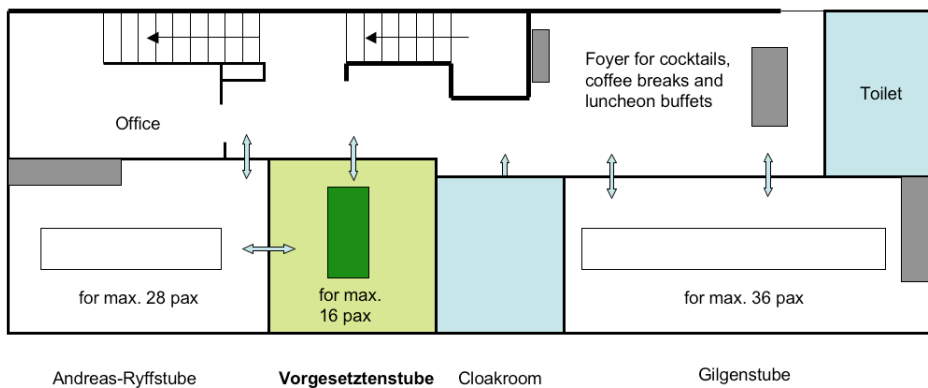

Vorgesetztenstube

Size

Andreas-Ryffstube

Vorgesetztenstube

Cloakroom

Gilgenstube

Seatings

2 x 8 – 10 persons, tables Ø 180 cm, total: max. 20 seats

Block table, total max. 16 seats

2 x 12 persons, total: max. 24 seats

We can open the timber wall between the Vorgesetztenstube and the Andreas-Ryffstube to seat up 60 persons at round tables.

Room rental fee and G T B – General Terms of Business