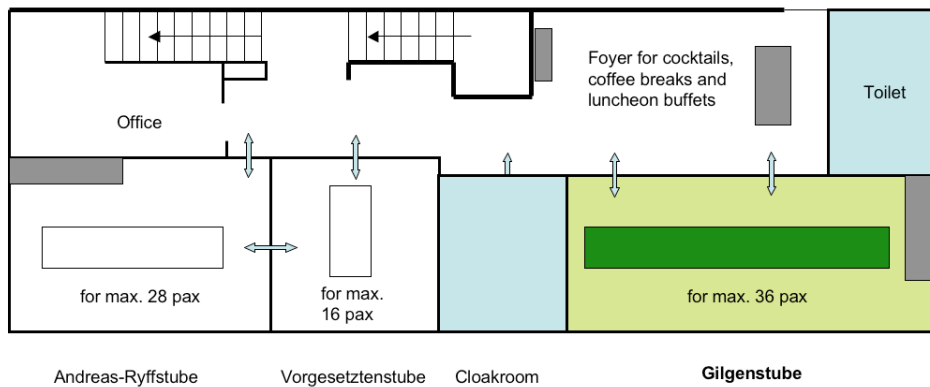

## Size

Andreas-Ryffstube

Vorgesetztenstube

Cloakroom

Gilgenstube

## Seatings

5 x 8 – 10 seats, tables Ø 180 cm, total: max. 50 seats

Blocktable max. 36 seats

10 x 6 seats, total: max. 60 seats