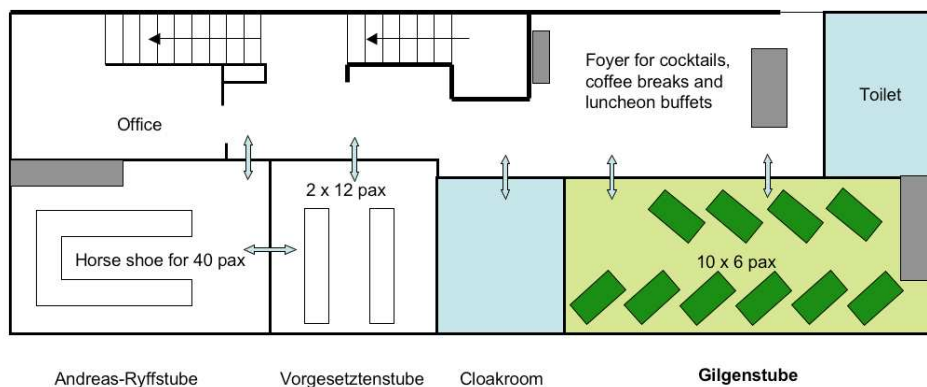

## Size

Andreas-Ryffstube

Vorgesetztenstube

Cloakroom

Gilgenstube

## Seatings

5 x 8 – 10 seats, tables Ø 180 cm, total: max. 50 seats

Blocktable max. 36 seats

10 x 6 seats, total: max. 60 seats