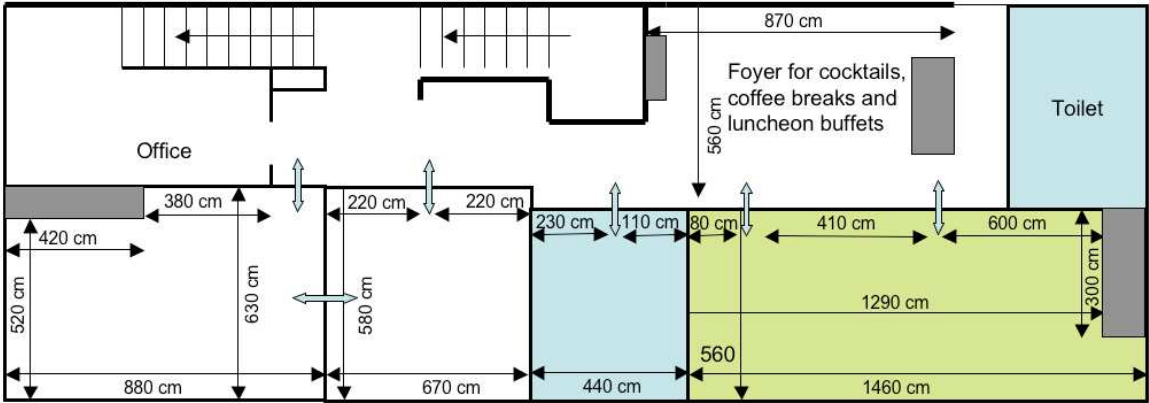

## Size

Andreas-Ryffstube

Vorgesetztenstube

Cloakroom

Gilgenstube

## Seatings

5 x 8 – 10 seats, tables Ø 180 cm, total: max. 50 seats

Blocktable max. 36 seats

10 x 6 seats, total: max. 60 seats