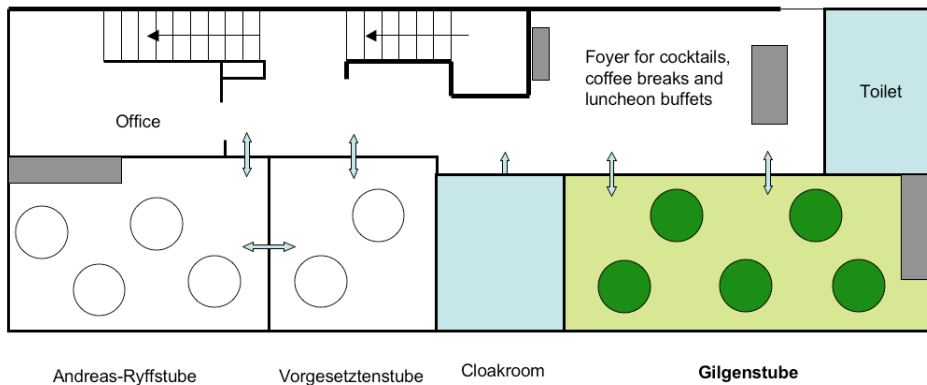

## Size

Andreas-Ryffstube

Vorgesetztenstube

Cloakroom

Gilgenstube

## Seatings

5 x 8 – 10 seats, tables Ø 180 cm, total: max. 50 seats

Blocktable max. 36 seats

10 x 6 seats, total: max. 60 seats